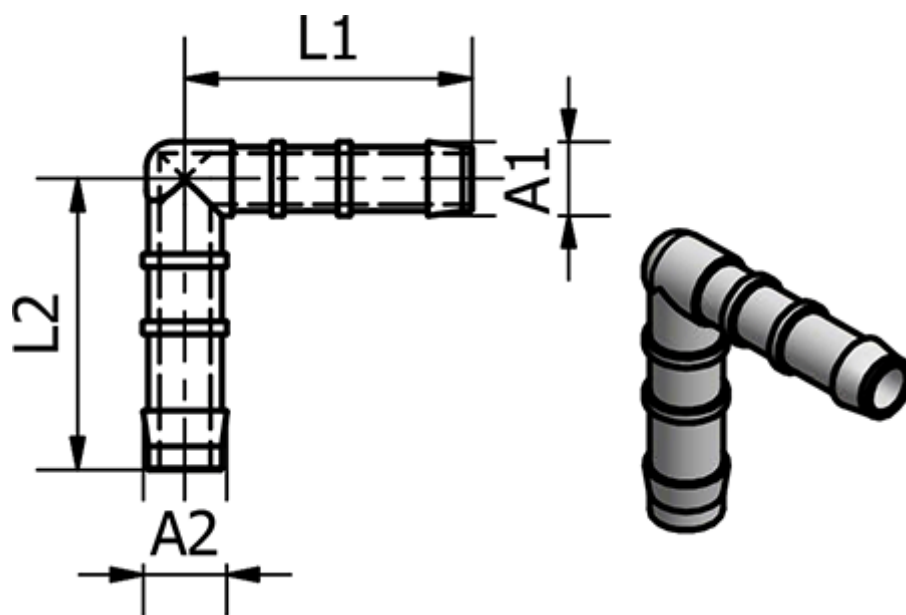

Article number: 586348115

Description: Tube Connector 34.8115, Ø5/ Ø5
Angle

Measures

Ext. Hose Diameter A1 =	5
Ext. Hose Diameter A2 =	5
L1 =	21
L2 =	22